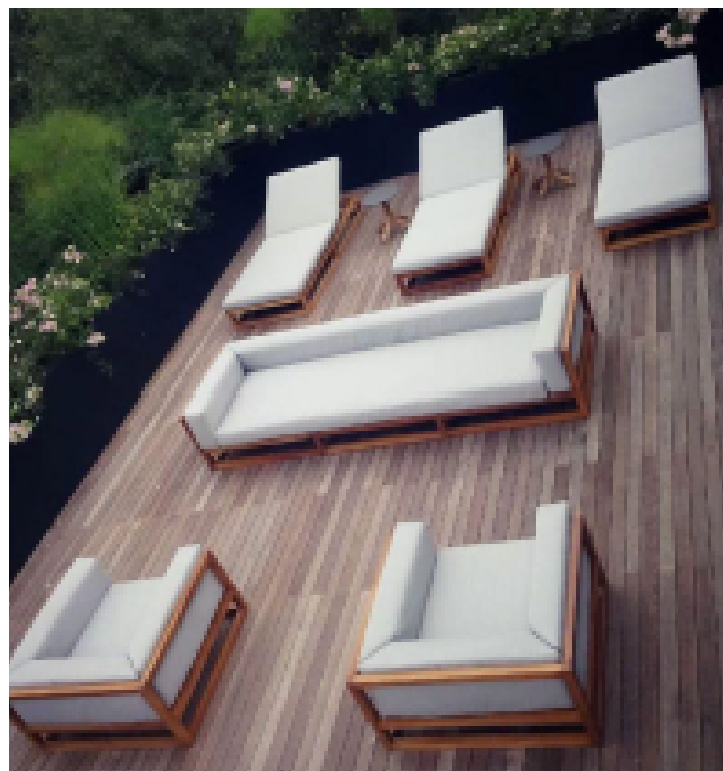

ARTHUR
living room

individual

102X102X63 S:43 cm

love

180X102X63 S:43 cm

230

230X102X63 S:43 cm

sofa

320X102X63 S:63 cm

lounger

93X229X22 cm

coffee table

120X80X45 cm

side table

45X45X40 cm