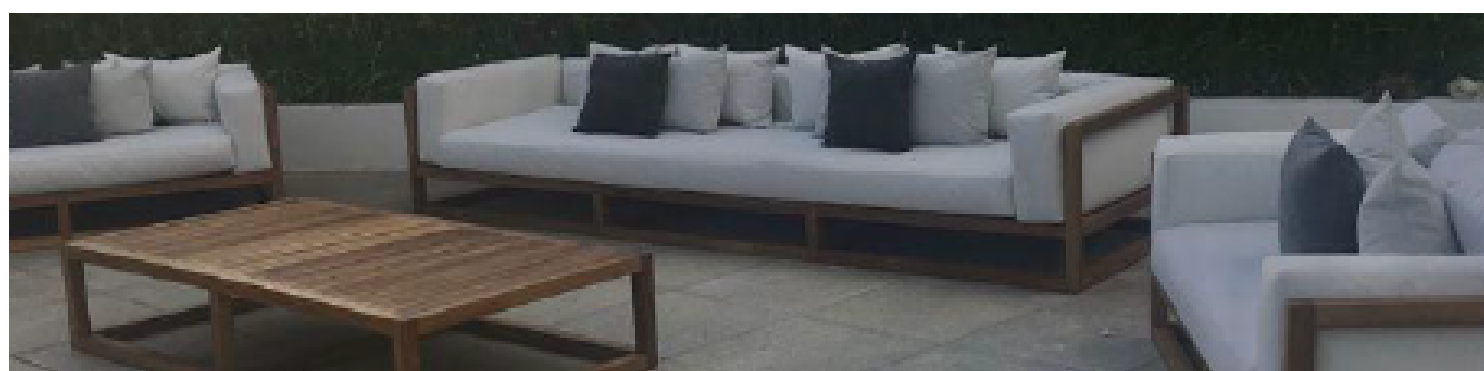

ARTHUR
living room

individual

102X102X63 S:43 cm

love

180X102X63 S:43 cm

230

230X102X63 S:43 cm

sofa

320X102X63 S:63 cm

lounger

93X229X22 cm

coffee table

120X80X45 cm

side table

45X45X40 cm