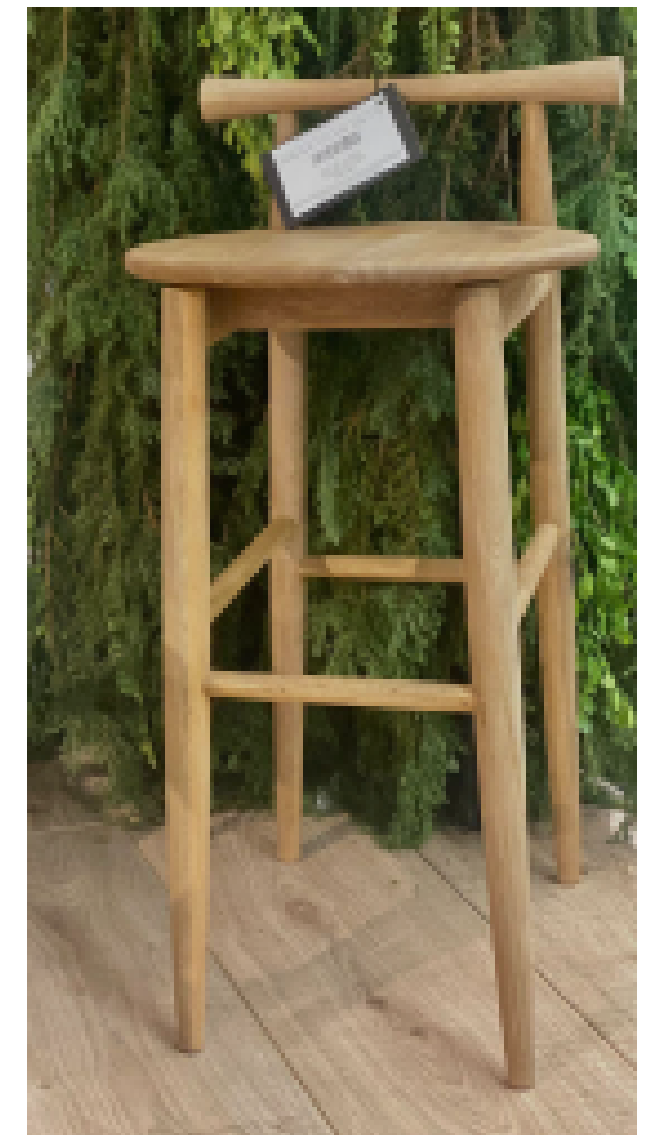

VERONICA

bench

parakeet
kitchen

42X50X88 S:75 cm

42X50X78 S:65 cm

039

SAY HELLO!

+1 (404) 422-4714